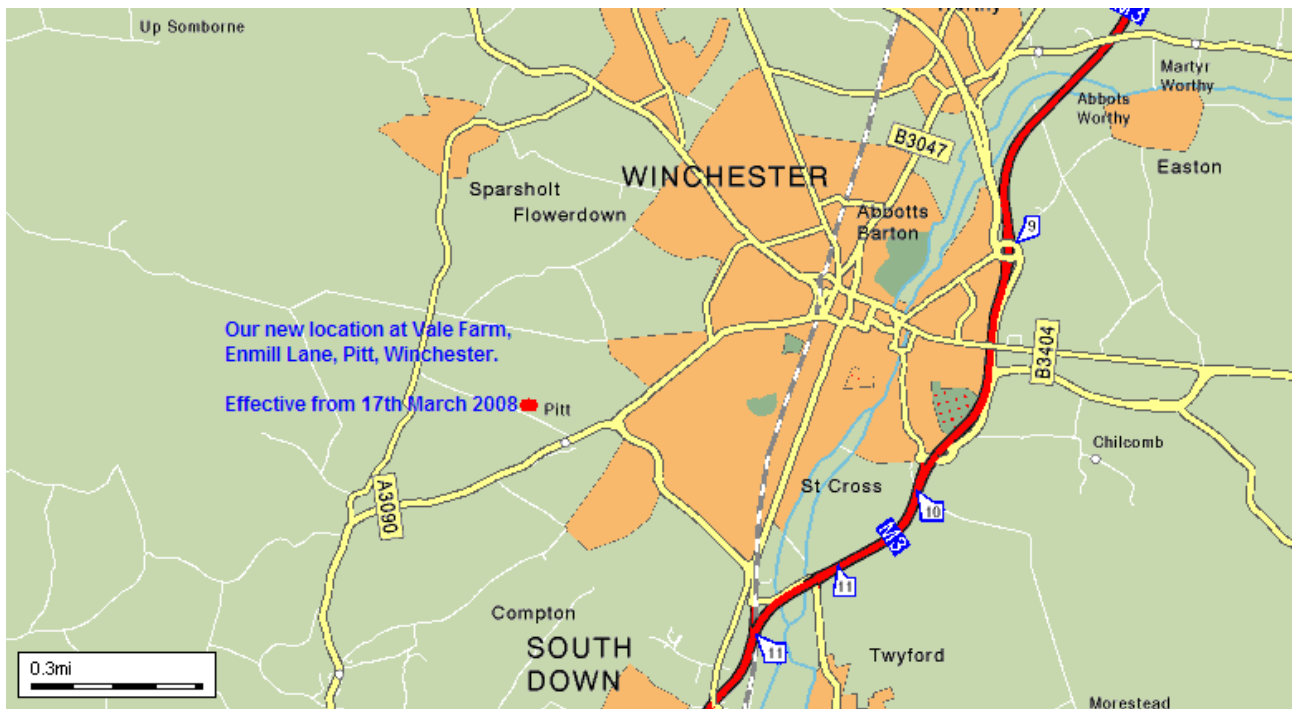

DEREK OSGOOD

Motor Care

t. 01962 840 144

e. derek@derekosgood.co.uk

w. derekosgood.co.uk

l. Pitt - South West edge of Winchester

tel. derekosgood.tel

The Workshop, Vale Farm, Enmill Lane, Pitt, Winchester SO22 5QW

**Leave the A3090 Romsey Road at Pitt, turning into Enmill Lane.
Proceed through the hamlet of Pitt and up the hill (4/10ths) of a mile.
At the top of the hill turn right into Vale Farm.
Follow the road round to the left: our new workshops are at the rear of the barn.**